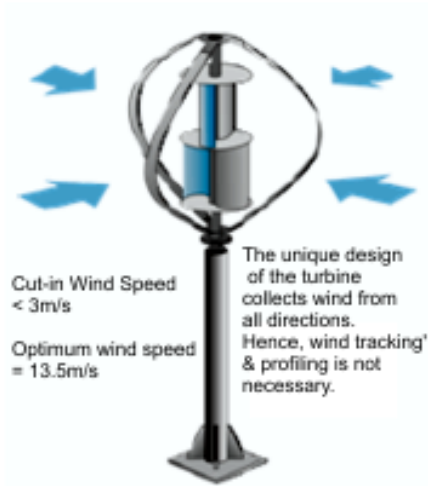

Unique Design

- Works in multi-directional Wind Conditions

- Works in low Wind Conditions

Direct Drive Coreless PMG in extreme low startup torque

- Outdoor Applications:
- ✓ eKiosks (with lights, fan, mobile, laptop charging).
 - ✓ eVehicle charging.
 - ✓ Run Pumps etc.

General Specifications

Rated Wind Speed	13.5 m/s
Cut in Wind Speed	<3 m/s
Survival Wind Speed	60 m/s
Rated Power	300W 400W
Rated Speed	835 rpm
Cut out Wind Speed	15.5 m/s
Dimensions/Weight	
Rotor Diameter	1.24 m
Rotor Height	1.06 m
Tower Height	4.00 m (minimum)
Total Height	5.06 m (minimum)
Turbine Weight	25.5 kg w/o tower
Rotor Specifications	
External Darrieus	3 blades
Internal Savonius	2 layers
Blades Material	Anodized aluminum
Axis Material	Galvanized steel SS400
Generator Specifications	
Generator Type	AC, 3phase, Synchronism PMG
Rated Output	300W 400W
Braking System	
Automatic	3-phase short circuit braking system
Manual	Optional
Operation Conditions	
Ambient Temperature	-10~40℃
Ambient Humidity	95% max.