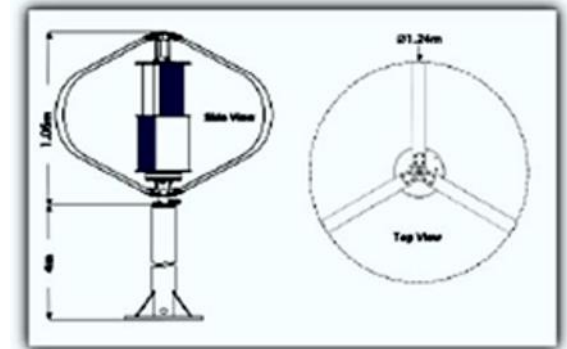

300W /400W Wind Turbine

Salient Features

Power Production Curve (vs Wind Speed)