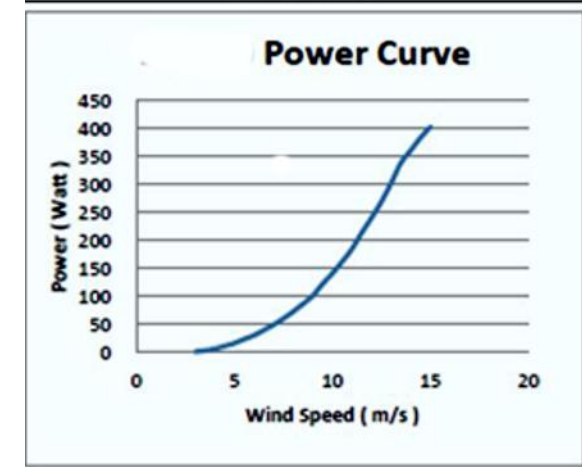

Power Curve