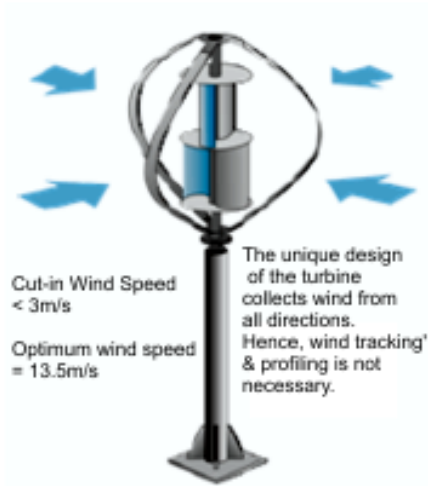

Unique Design

- Works in multi-directional Wind Conditions

- Works in low Wind Conditions

Direct Drive Coreless PMG
in extreme low startup
torque

Outdoor Applications:

- ✓ eKiosks (with lights, fan, mobile, laptop charging).
- ✓ eVehicle charging.
- ✓ Run Pumps etc.

General Specifications

Rated Wind Speed	12 m/s	
Cut in Wind Speed	<3 m/s	
Survival Wind Speed	60 m/s	
Rated Power	1.5kW	3kW
Rated Speed	290 rpm	230
Cut out Wind Speed	15 m/s	15 m/s
Dimensions/Weight		
Rotor Diameter	2.8 m	4 m
Rotor Height	2.9 m	4.2 m
Tower Height	4.0 m	4 m
Total Height	6.9 m	8.2 m
Turbine Weight	380kg w/o tower	680
Rotor Specifications		
External Darrieus	3 Blades	
Internal Savonius	2 layers	
Blades Material	Anodized Aluminum	
Axis Material	Galvanized Steel SS400	
Generator Specifications		
Generator Type	AC, 3phase, Synchronism PMG	
Rated Output	1.5kW	
Braking System		
Automatic	Automatic dump-load and 3-phase short circuit braking system	
Manual	Mechanical Drum Brake	
Operation Conditions		
Ambient Temperature	-10~40°C	
Ambient Humidity	95% max.	