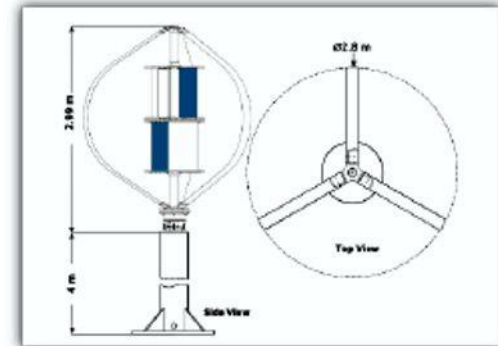

1500W /3000W Wind Turbine

Salient Features

Power Production Curve (vs Wind Speed)