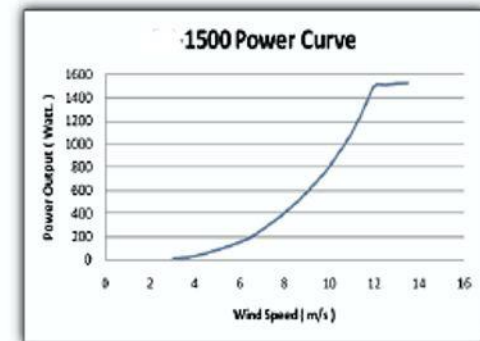

Power Curve